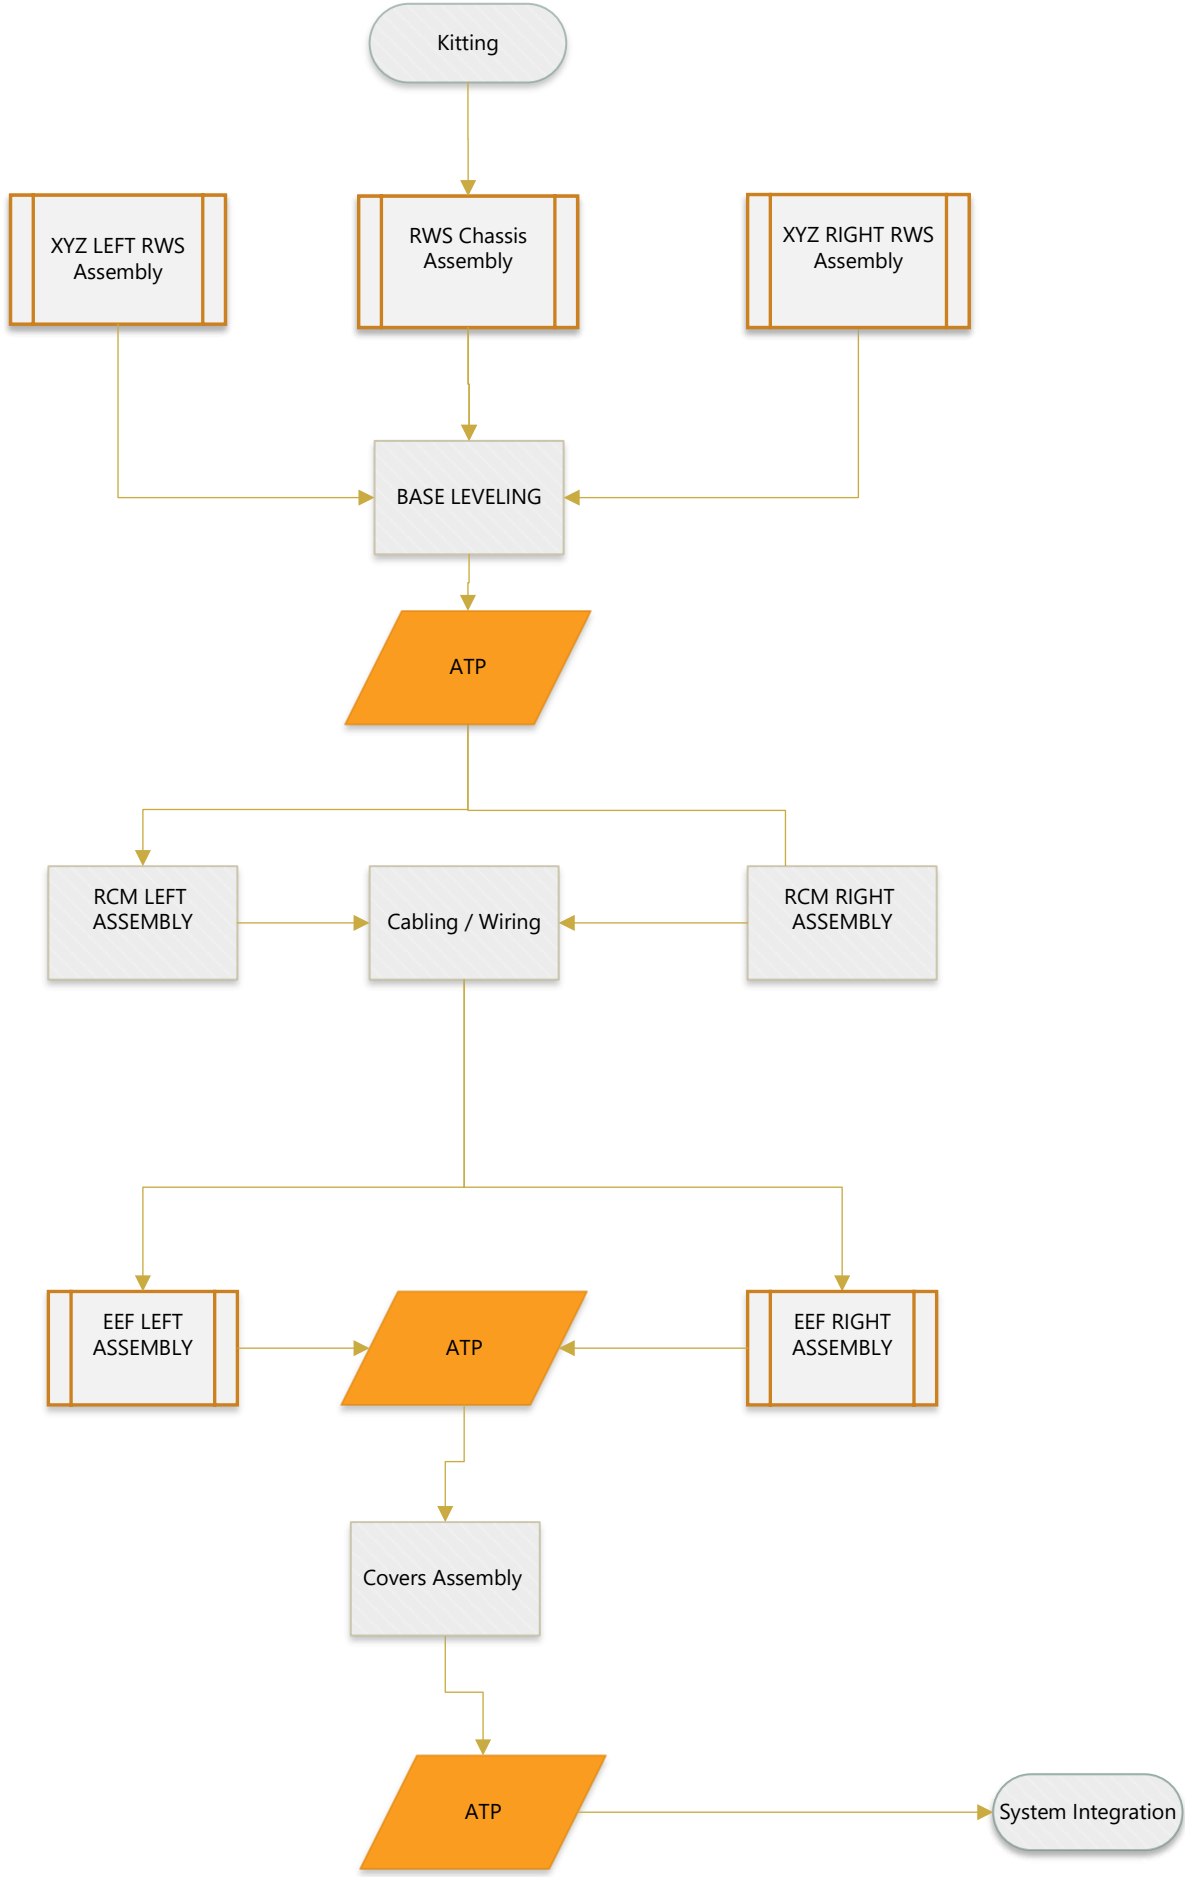

# ORYOM Platform Manufacturing Process Flow

RWS( Robotic Work Station )  
ASM000035  
Manufacturing Flow chart

MWS (Microscope Work Station) Manufacturing Flow chart

# SWS (Surgery Work Station) Manufacturing Flow chart