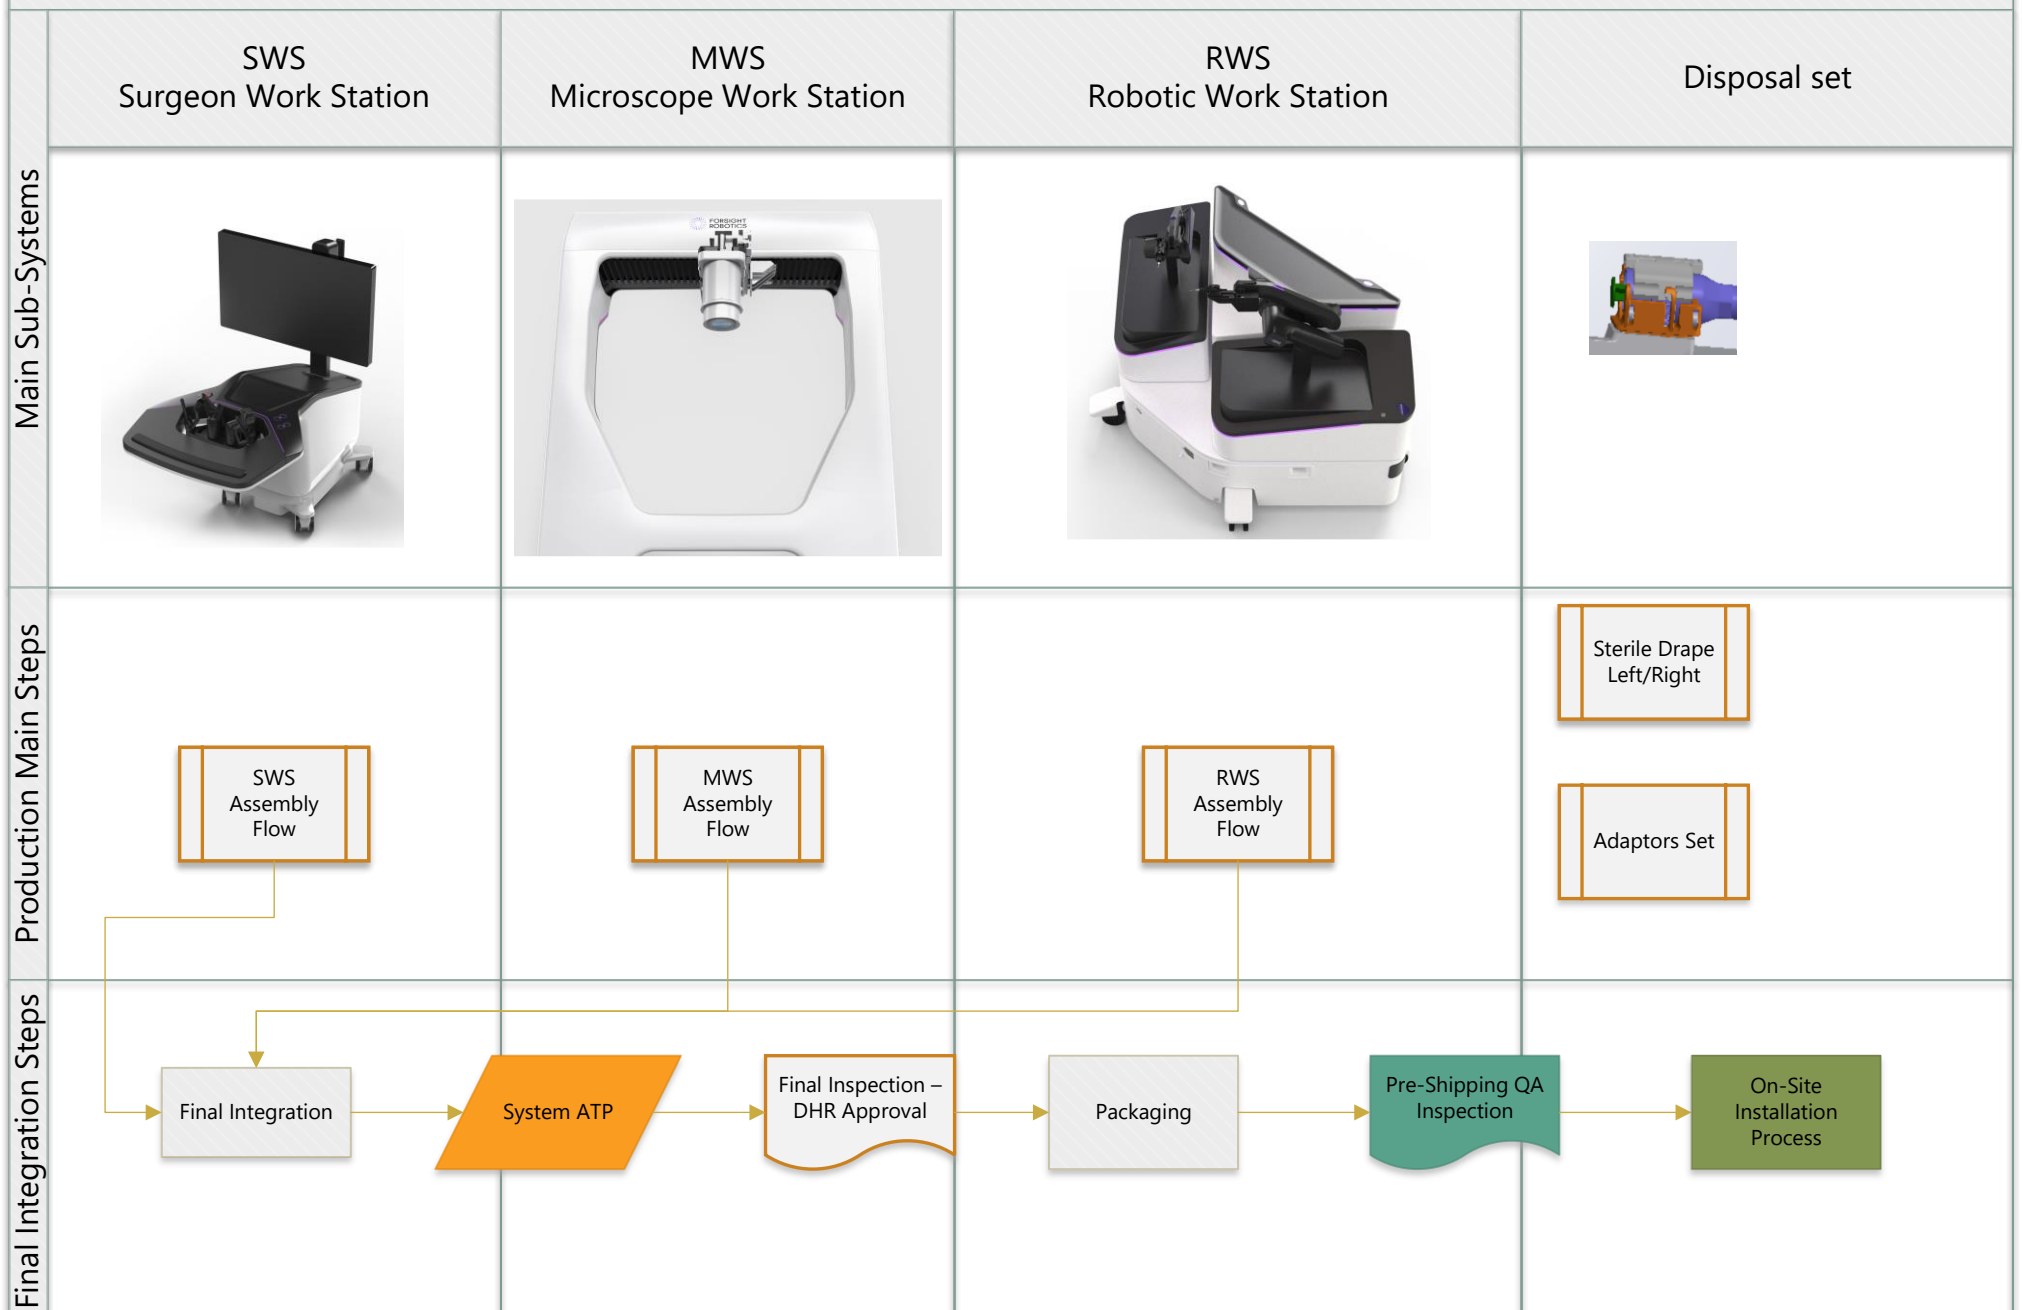

# ORYOM Platform Manufacturing Process Flow

RWS( Robotic Work Station )  
ASM000035  
Manufacturing Flow chart

MWS (Microscope Work Station) Manufacturing Flow chart

# SWS (Surgery Work Station) Manufacturing Flow chart