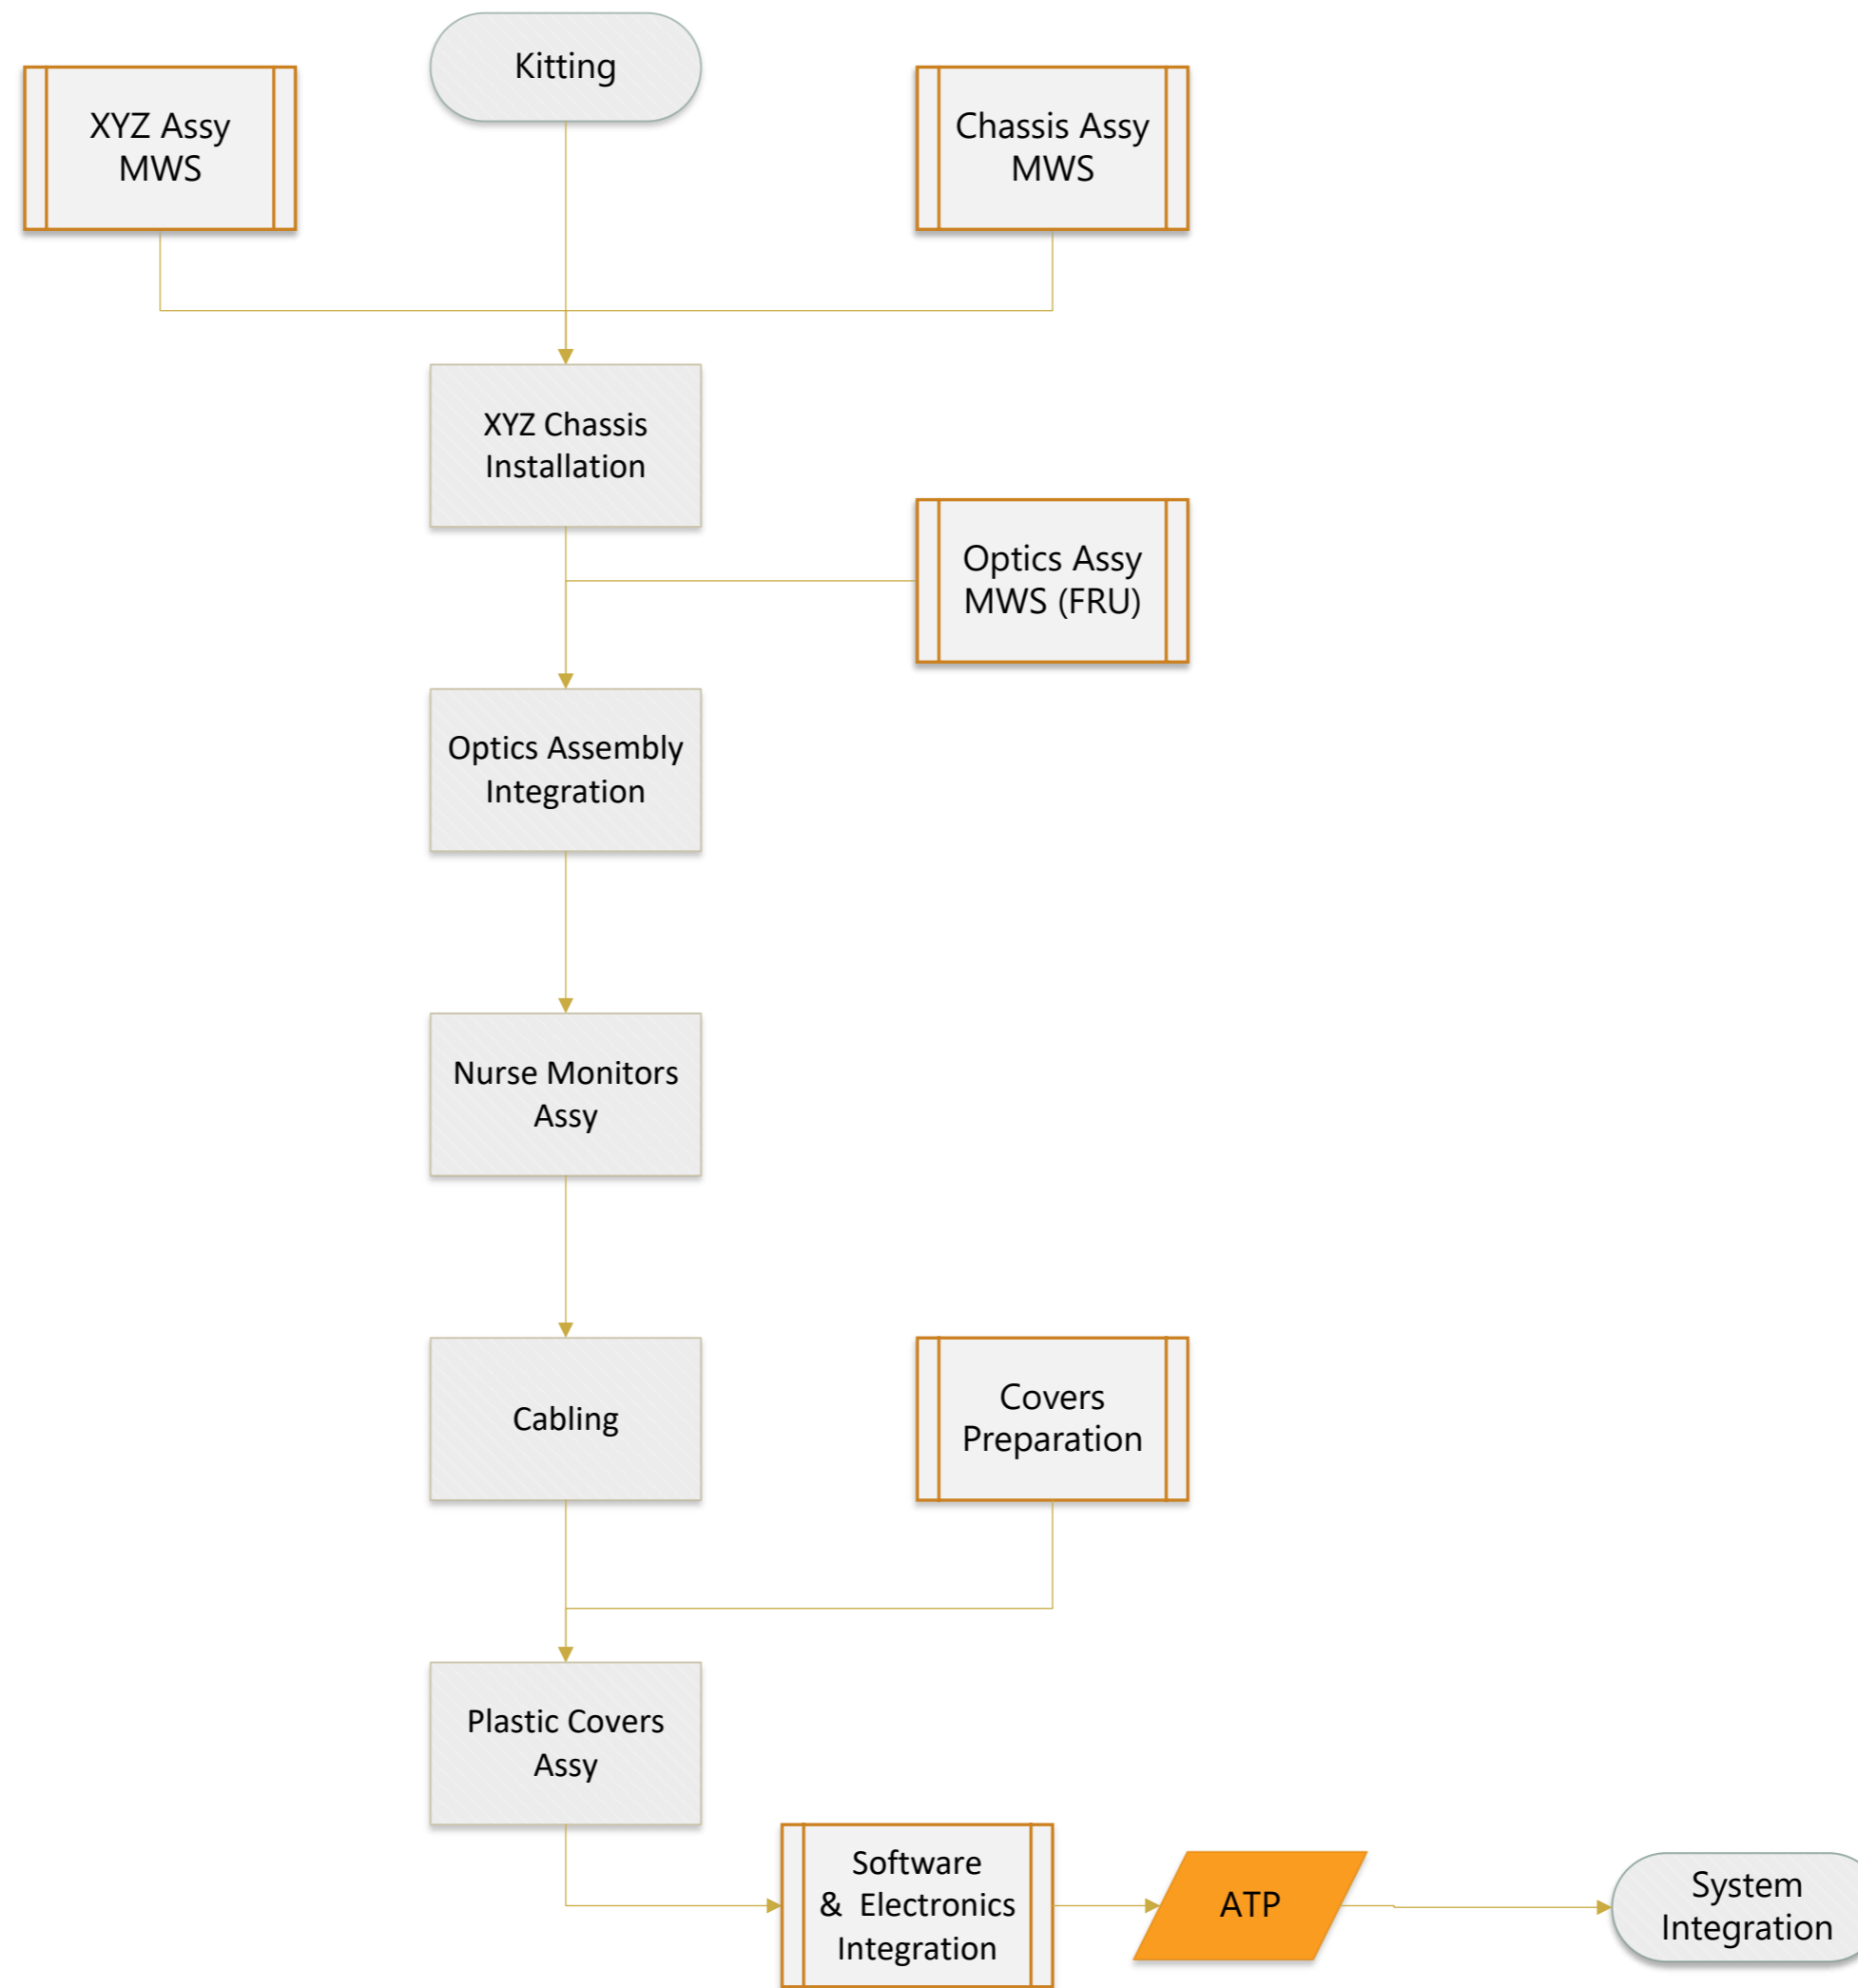

# ORYOM Platform Manufacturing Process Flow

RWS( Robotic Work Station )  
ASM000035  
Manufacturing Flow chart

MWS (Microscope Work Station) Manufacturing Flow chart

# SWS (Surgery Work Station) Manufacturing Flow chart